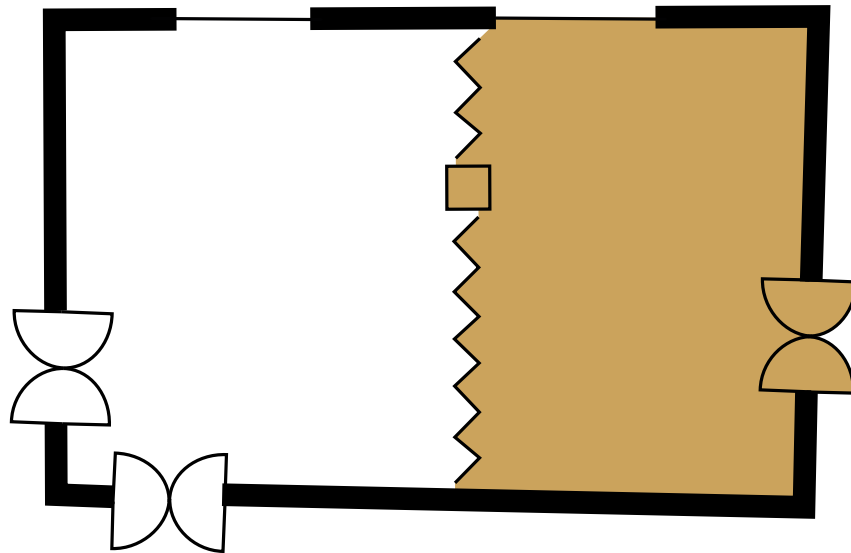

Da Vinci Room

Ground Floor

CAPACITIES		
THEATRE		15
U-SHAPE		15
CLASSROOM		6
BOARDROOM		14
CABARET		7
BANQUET		10
RECEPTION		20

FEATURES	
DAYLIGHT	YES
PILLARS	NO
AIR-CON	YES
EQUIPMENT	SUPPLIED
EQUIPMENT	NO

DIMENSIONS	
LENGTH	5.8
WIDTH	4.4
HEIGHT	2.73
AREA	25.5