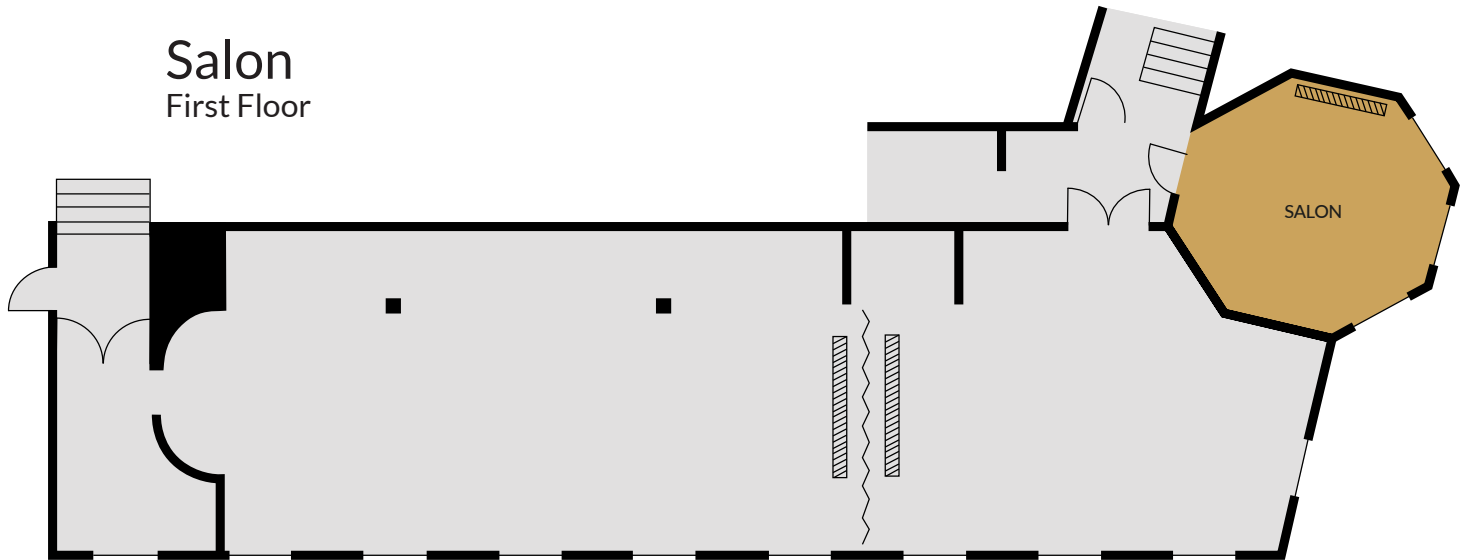

## Salon First Floor

CAPACITIES		
THEATRE	■ ■ ■ ■	N/A
U-SHAPE	■ ■ ■ ■	N/A
CLASSROOM	■ ■ ■ ■	N/A
BOARDROOM	■ ■ ■ ■	6
CABARET	●	N/A
DINNER	●	6
RECEPTION	●	N/A

FACILITIES	
DAYLIGHT	YES
PILLARS	NO
AIR-CON	NO
EQUIPMENT	TV

DIMENSIONS	
LENGTH	4.26
WIDTH	4.26
HEIGHT	2.8
AREA	17