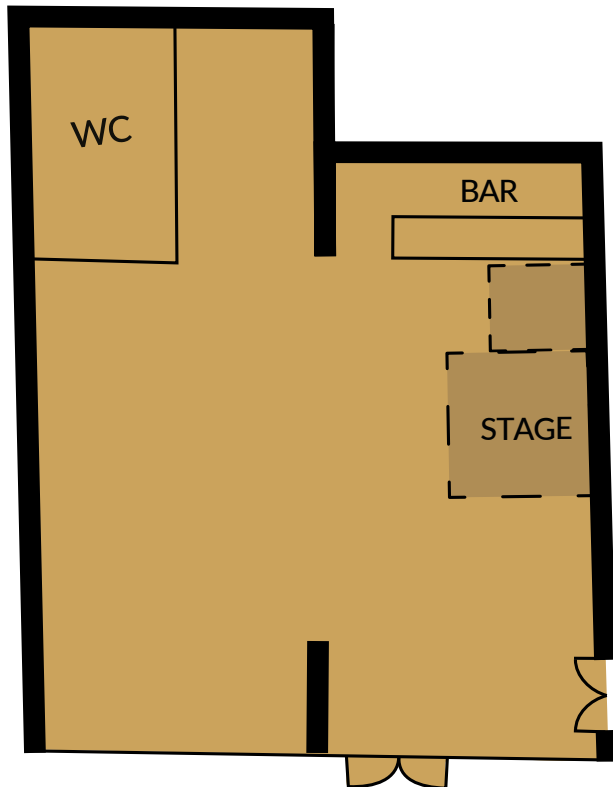

The Leopard Bar

Ground Floor

CAPACITIES		
BANQUET	☼	30
RECEPTION	☼	36

DIMENSIONS	
LENGTH	6.78
WIDTH	6.76
HEIGHT	3.07
AREA	45.83

FEATURES	
DAYLIGHT	YES
PILLARS	NO
AIR-CON	YES
EQUIPMENT	TV