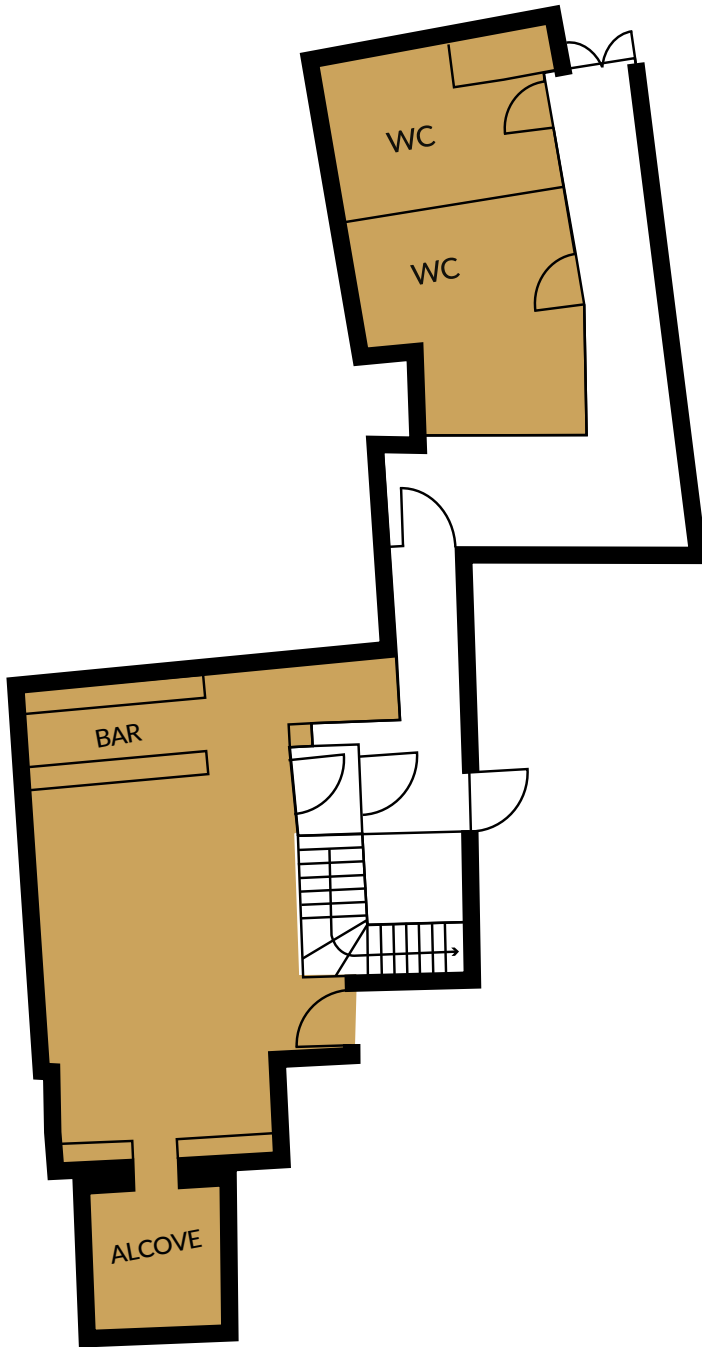

43 Below

Lower Ground Floor

CAPACITIES		
THEATRE		15
U-SHAPE		8
CLASSROOM		8
BOARDROOM		18
CABARET		21
BANQUET		30
RECEPTION		80

DIMENSIONS	
LENGTH	12.3
WIDTH	9.96
HEIGHT	2.78
AREA	112.51

FEATURES	
DAYLIGHT	NO
PILLARS	NO
AIR-CON	YES
EQUIPMENT	SCREEN AND PROJECTOR