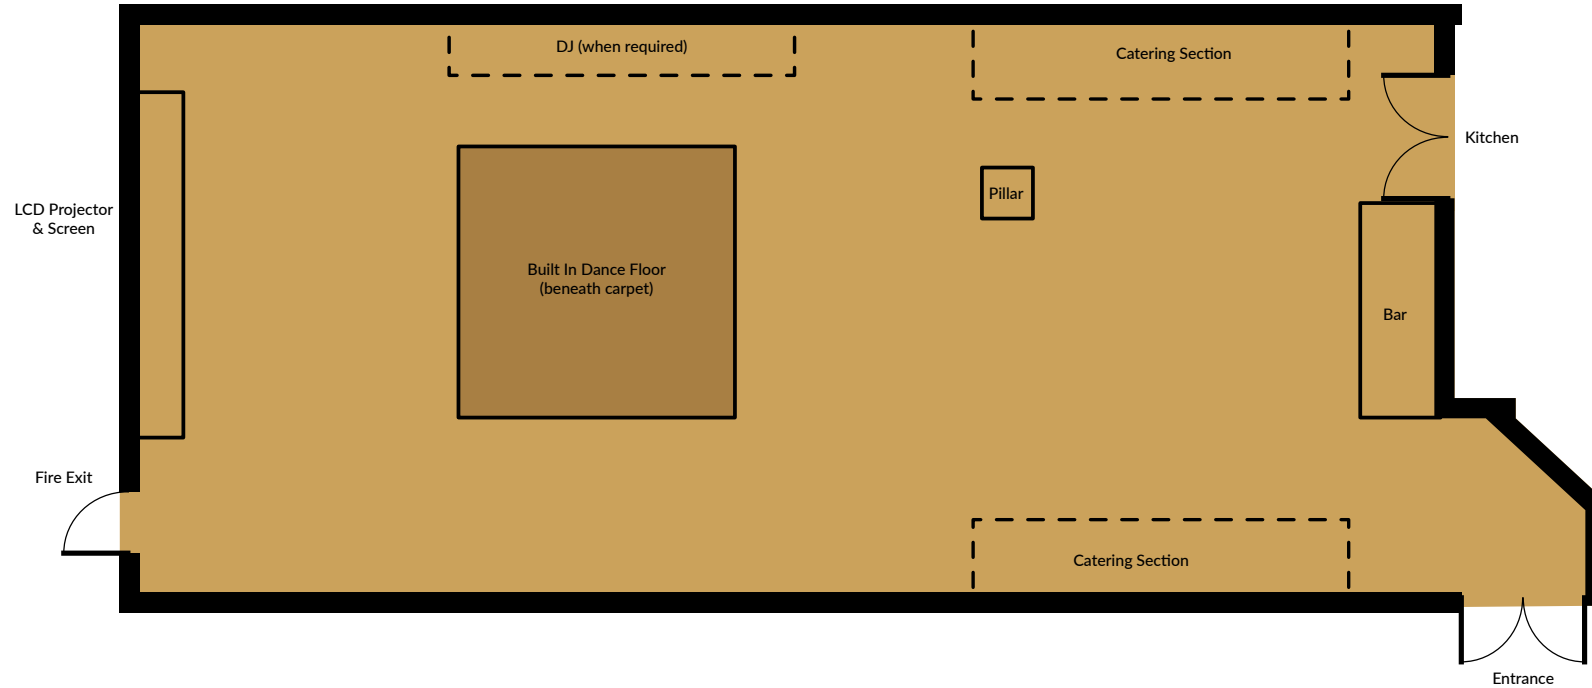

Great Russell Suite  
Lower Ground Floor

CAPACITIES		
THEATRE		120
U-SHAPE		45
CLASSROOM		60
BOARDROOM		50 (45 OPEN)
CABARET		64
DINNER		110
RECEPTION		150

DIMENSIONS	
LENGTH	13.7
WIDTH	13.5
HEIGHT	2.88
AREA	184.95