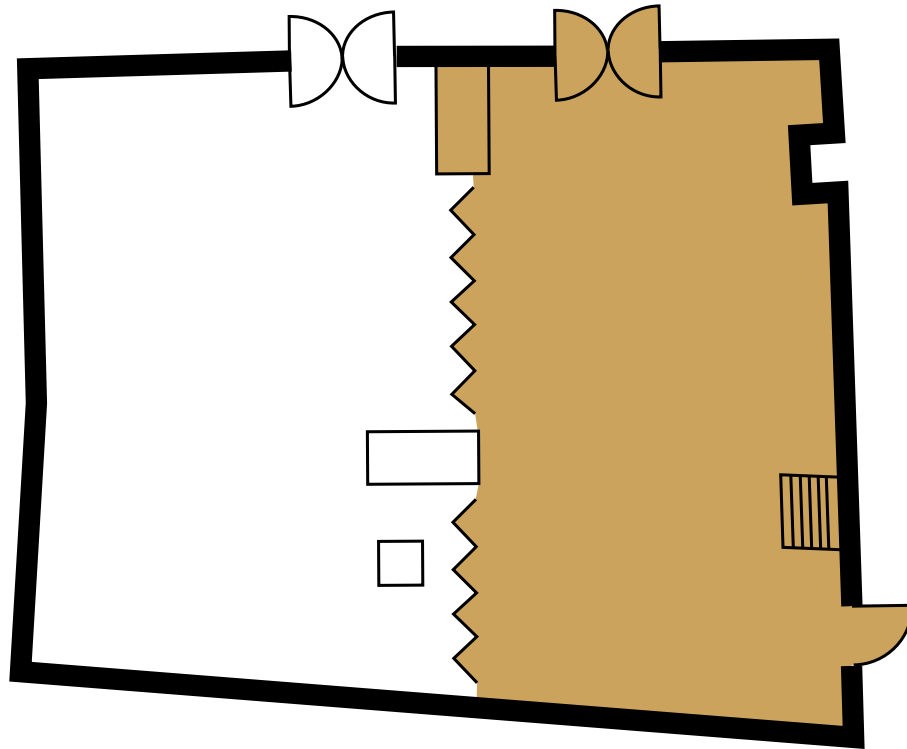

## Van Dyke Room

Ground Floor

CAPACITIES		
THEATRE		42
U-SHAPE		21
CLASSROOM		24
BOARDROOM		20
CABARET		21
BANQUET		30
RECEPTION		60

DIMENSIONS	
LENGTH	9.5
WIDTH	5.6
HEIGHT	2.73
AREA	52.8

FEATURES	
DAYLIGHT	NO
PILLARS	NO
AIR-CON	YES
EQUIPMENT	SUPPLIED