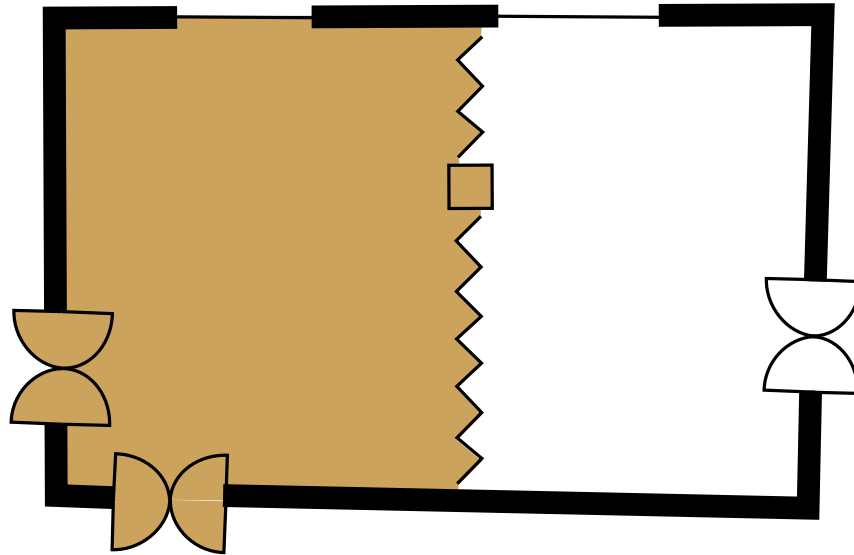

## Rubens Room

Ground Floor

CAPACITIES		
THEATRE		15
U-SHAPE		9
CLASSROOM		6
BOARDROOM		13
CABARET		7
BANQUET		10
RECEPTION		20

FEATURES	
DAYLIGHT	YES
PILLARS	NO
AIR-CON	YES
EQUIPMENT	SUPPLIED
EQUIPMENT	NO

DIMENSIONS	
LENGTH	6.8
WIDTH	4.2
HEIGHT	2.73
AREA	28.5
EQUIPMENT	NO