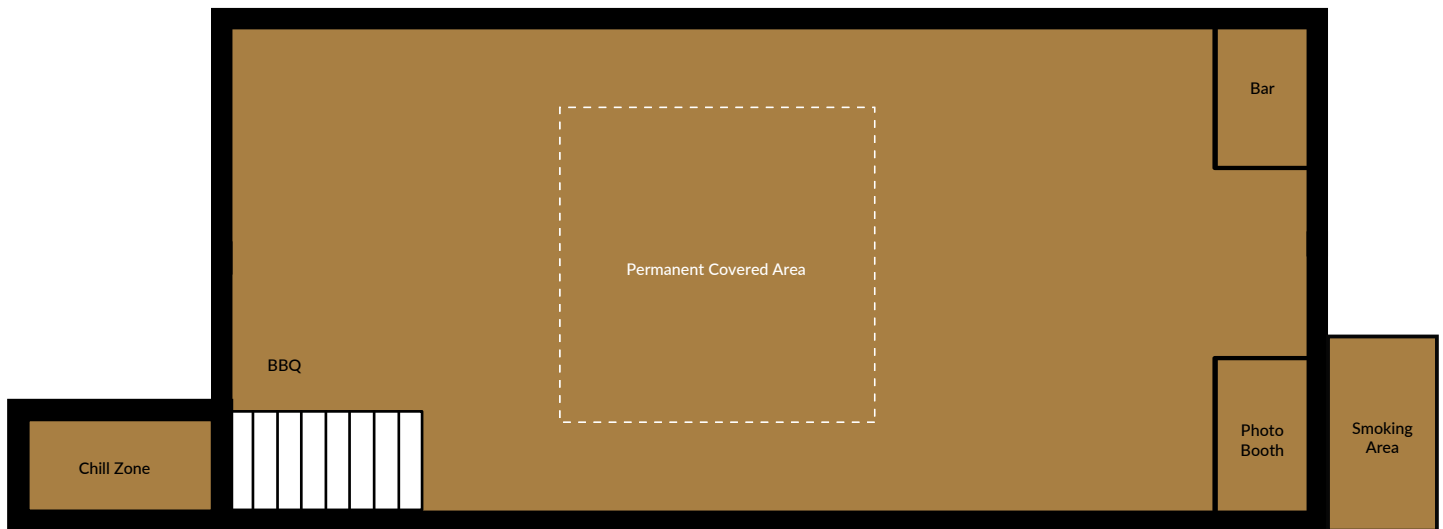

## The Beach Bar Ground Floor

FEATURES		
RECEPTION		60-85
REAL SAND		
WEATHER PROOF		
HEATERS		
BAR		
OCCASIONAL SEATING		
SEPARATE SMOKING AREA		
COMBINES WITH GREAT RUSSELL SUITE, LARGE CONSERVATORY AND TERRACE TO HOST 150		

DIMENSIONS	
LENGTH	8.3
WIDTH	6
HEIGHT	2.4
AREA	49.8