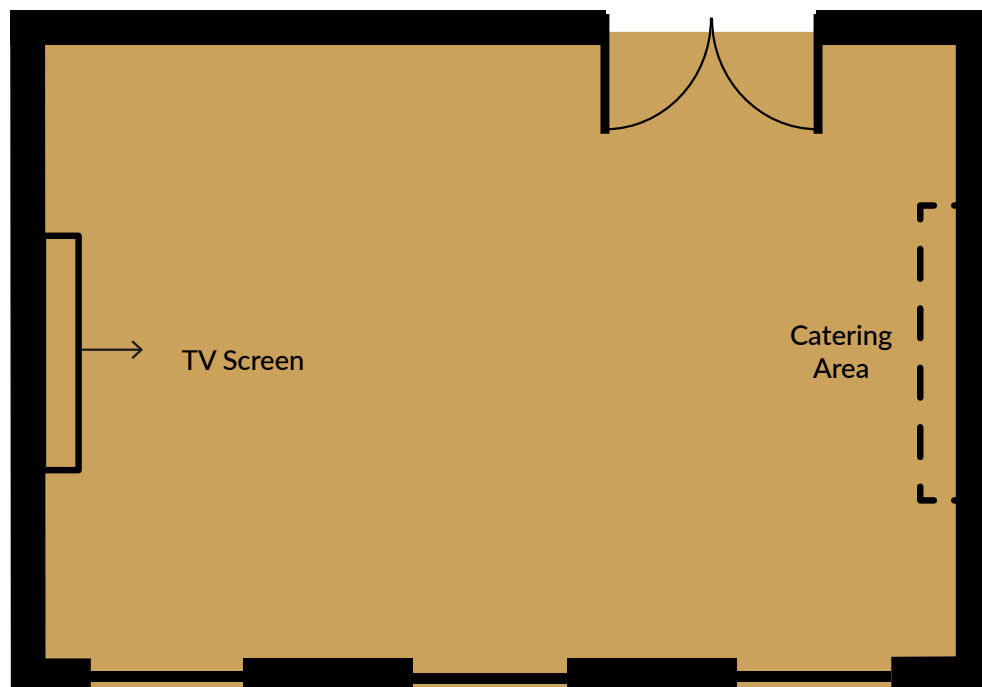

The Montague

ON THE GARDENS

Bloomsbury Suite

Lower Ground Floor

Entrance / Fire Exit

Windows