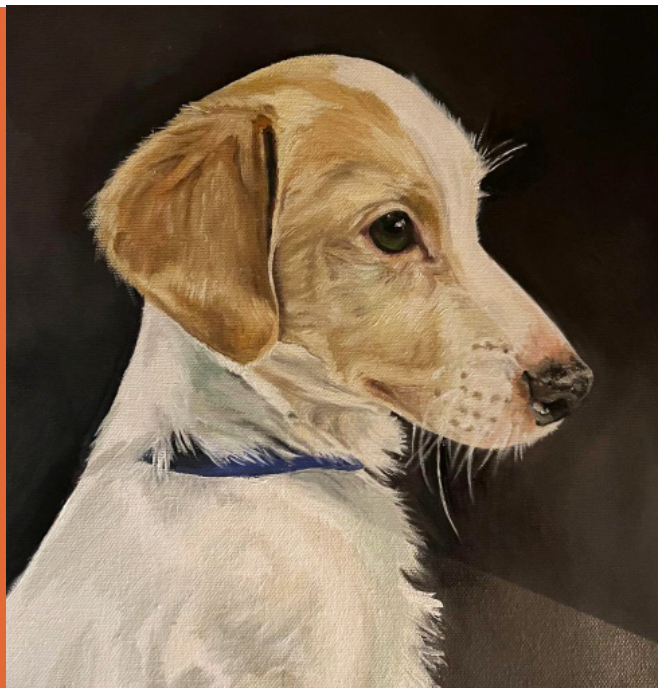

Pet Portraits

Have your beloved pets painted in oil by our resident artist from your favourite photograph

Portraits painted in oil
on a Windsor & Newton
deep edge cotton canvas
size: 10in x 10in x 1.5in
25.4cm x 25.4cm x 3.5cm
Cost: £525.00
Larger size canvas on request

Pet Portraits

Have your beloved pets painted in oil by our resident artist from your favourite photograph or photographs taken by the artist during your stay at our hotel.

**Portraits painted in oil
on a Windsor & Newton
deep edge cotton canvas**
Size: 10in x 10in x 1.5in
25.4cm x 25.4cm x 3.5cm
Cost: £525.00