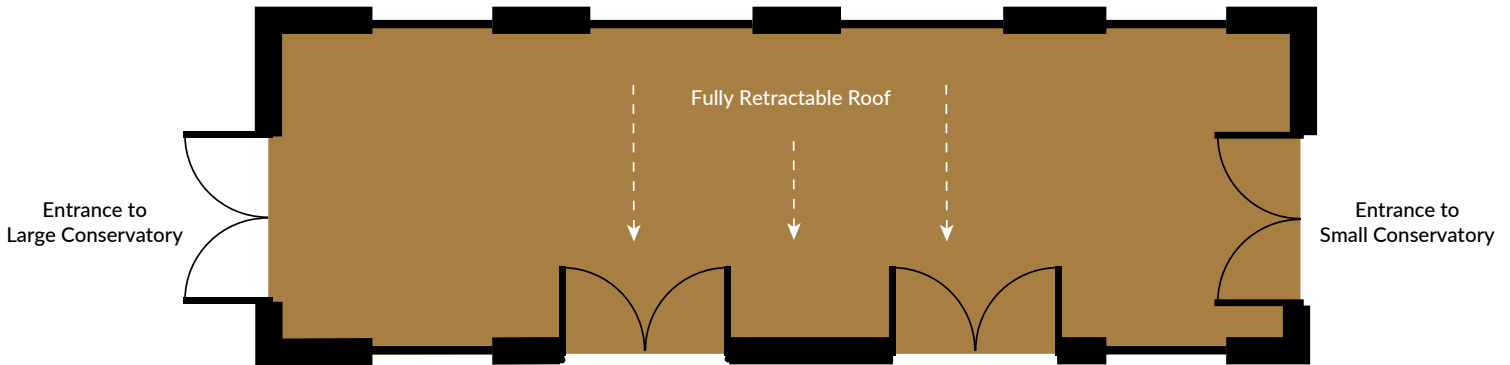

Leopard Bar Terrace

Ground Floor

Bedford Gardens

CAPACITIES		
THEATRE		N/A
U-SHAPE		N/A
CLASSROOM		N/A
BOARDROOM		25
CABARET		N/A
DINNER		25
RECEPTION		50

FACILITIES	
DAYLIGHT	YES
PILLARS	NO
AIR-CON	YES AND OUTDOOR
EQUIPMENT	NO

DIMENSIONS	
LENGTH	9.5
WIDTH	2.7
HEIGHT	2.5
AREA	25.65